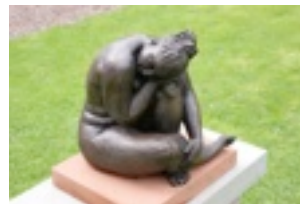

Eve

Artist: Lucianne Lassalle
Bronze Resin Limited Edition
3/10 £480
Bronze Limited Edition 5 POA